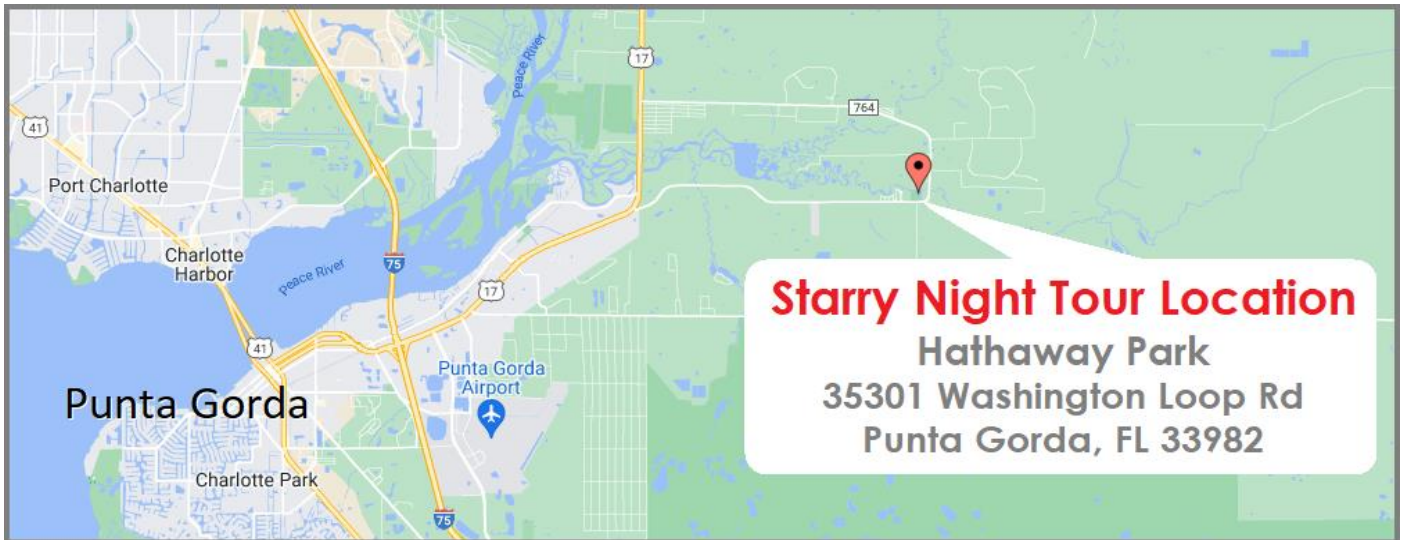

From I-75,

Take exit 164 Duncan Rd/Hwy 17,
Go east Duncan Rd/Hwy 17 4.2mi,
Turn Right onto Washington Loop Rd,
Hathaway Park is 4.5mi on your left!